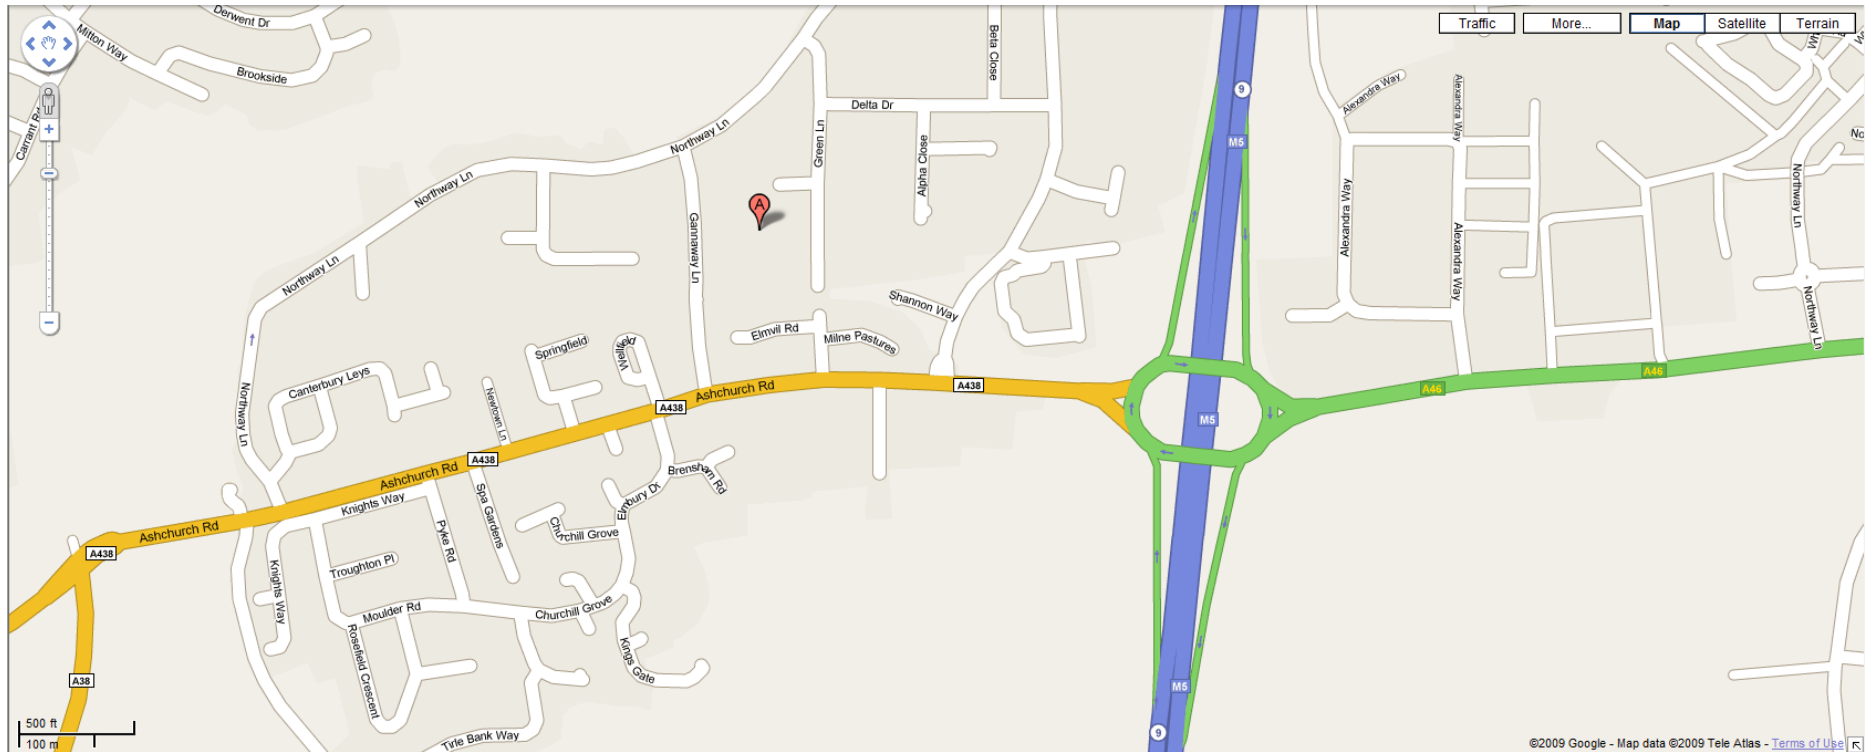

## Directions to Kenard Engineering Ltd

Address: Gannaway Lane, Newtown, Tewkesbury, Gloucestershire, GL20 8SJ  
T: 01684 271400, F: 01684 271417, E: [sales@kenard.co.uk](mailto:sales@kenard.co.uk)